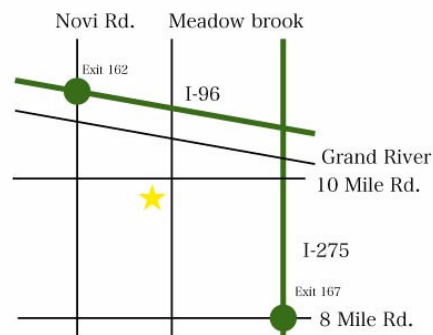

Slatkin String Quartette

Free Admission 入場無料

Sunday May 31st, 2009

- Door opens at 1:30pm
- Performance starts at 2:00pm

Location

Novi United Methodist Church
41671 W. Ten Mile Rd Novi, MI 48375
(10 Mile Rd x Meadowbrook Rd)